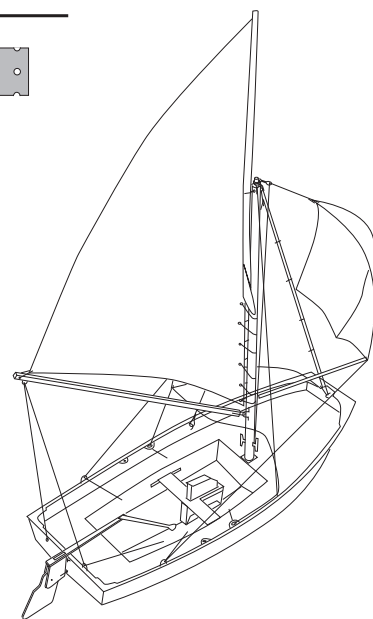

15

template for wire to roll mast (16) around

16

17

The Mirror dinghy, sheet 2, rig and sails
 Paper model constructed by Gunnar Sillén, dec 2023
www.bildrum.se

Printing 100% gives scale 1:25