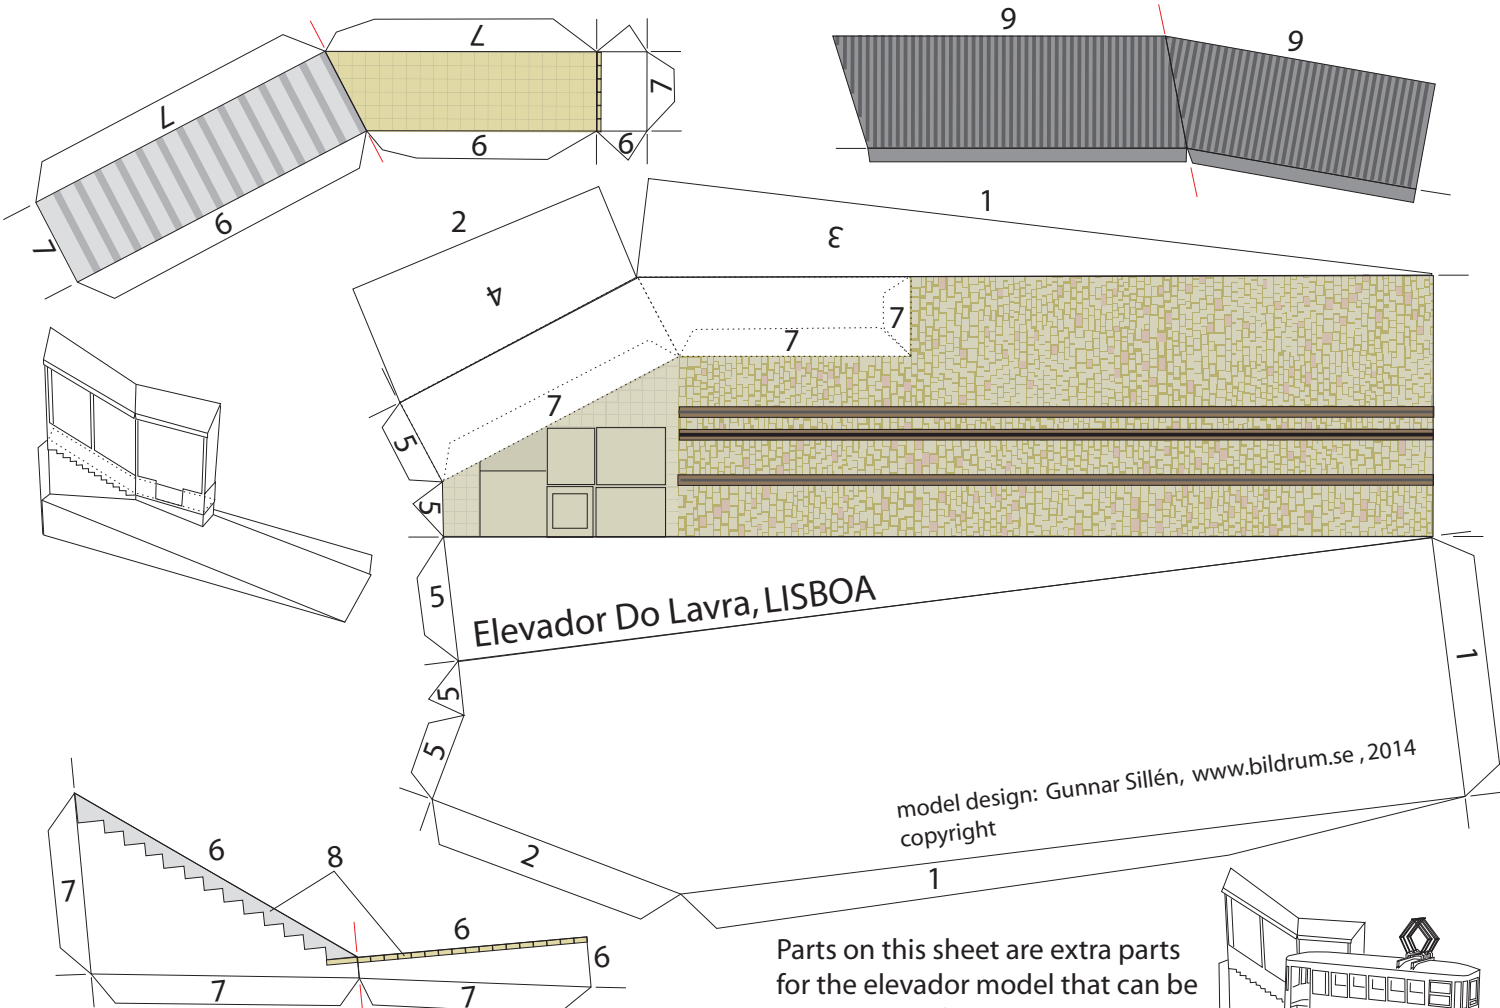

Elevador Do Lavra, LISBOA

K

Alternative parts for the elevator car

L

Elevador Do Lavra, LISBOA

model design: Gunnar Sillén, www.bildrum.se, 2014
copyright

Parts on this sheet are extra parts for the elevator model that can be downloaded from www.bildrum.se/lisboa.htm