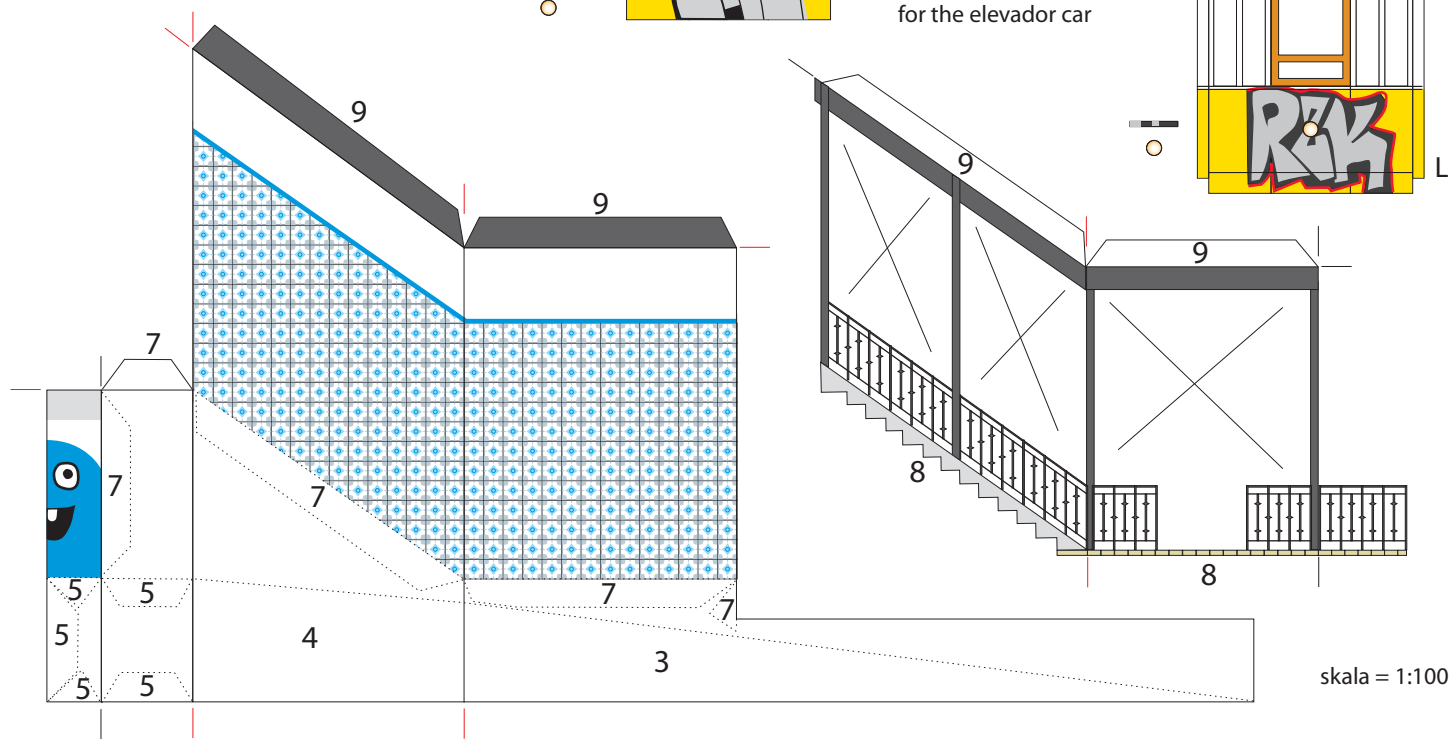

Elevador Do Lavra, LISBOA

K

Alternative parts for the elevator car

L

Elevador Do Lavra, LISBOA

model design: Gunnar Sillén, www.bildrum.se, 2014
copyright

Parts on this sheet are extra parts for the elevator model that can be downloaded from www.bildrum.se/lisboa.htm