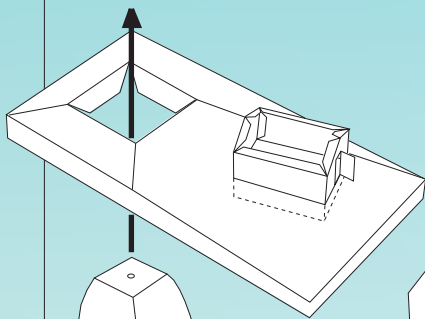

Beacon
built in 1851
on island Majgu
by entrance to Slite
at eastern coast of
island Gotland
in the Baltic

Pilot house

Skala 1:160

Originally, there was
a pole for a white flag
on the top. It was set to tell
when a pilot was ready for
service in the pilot house
below.